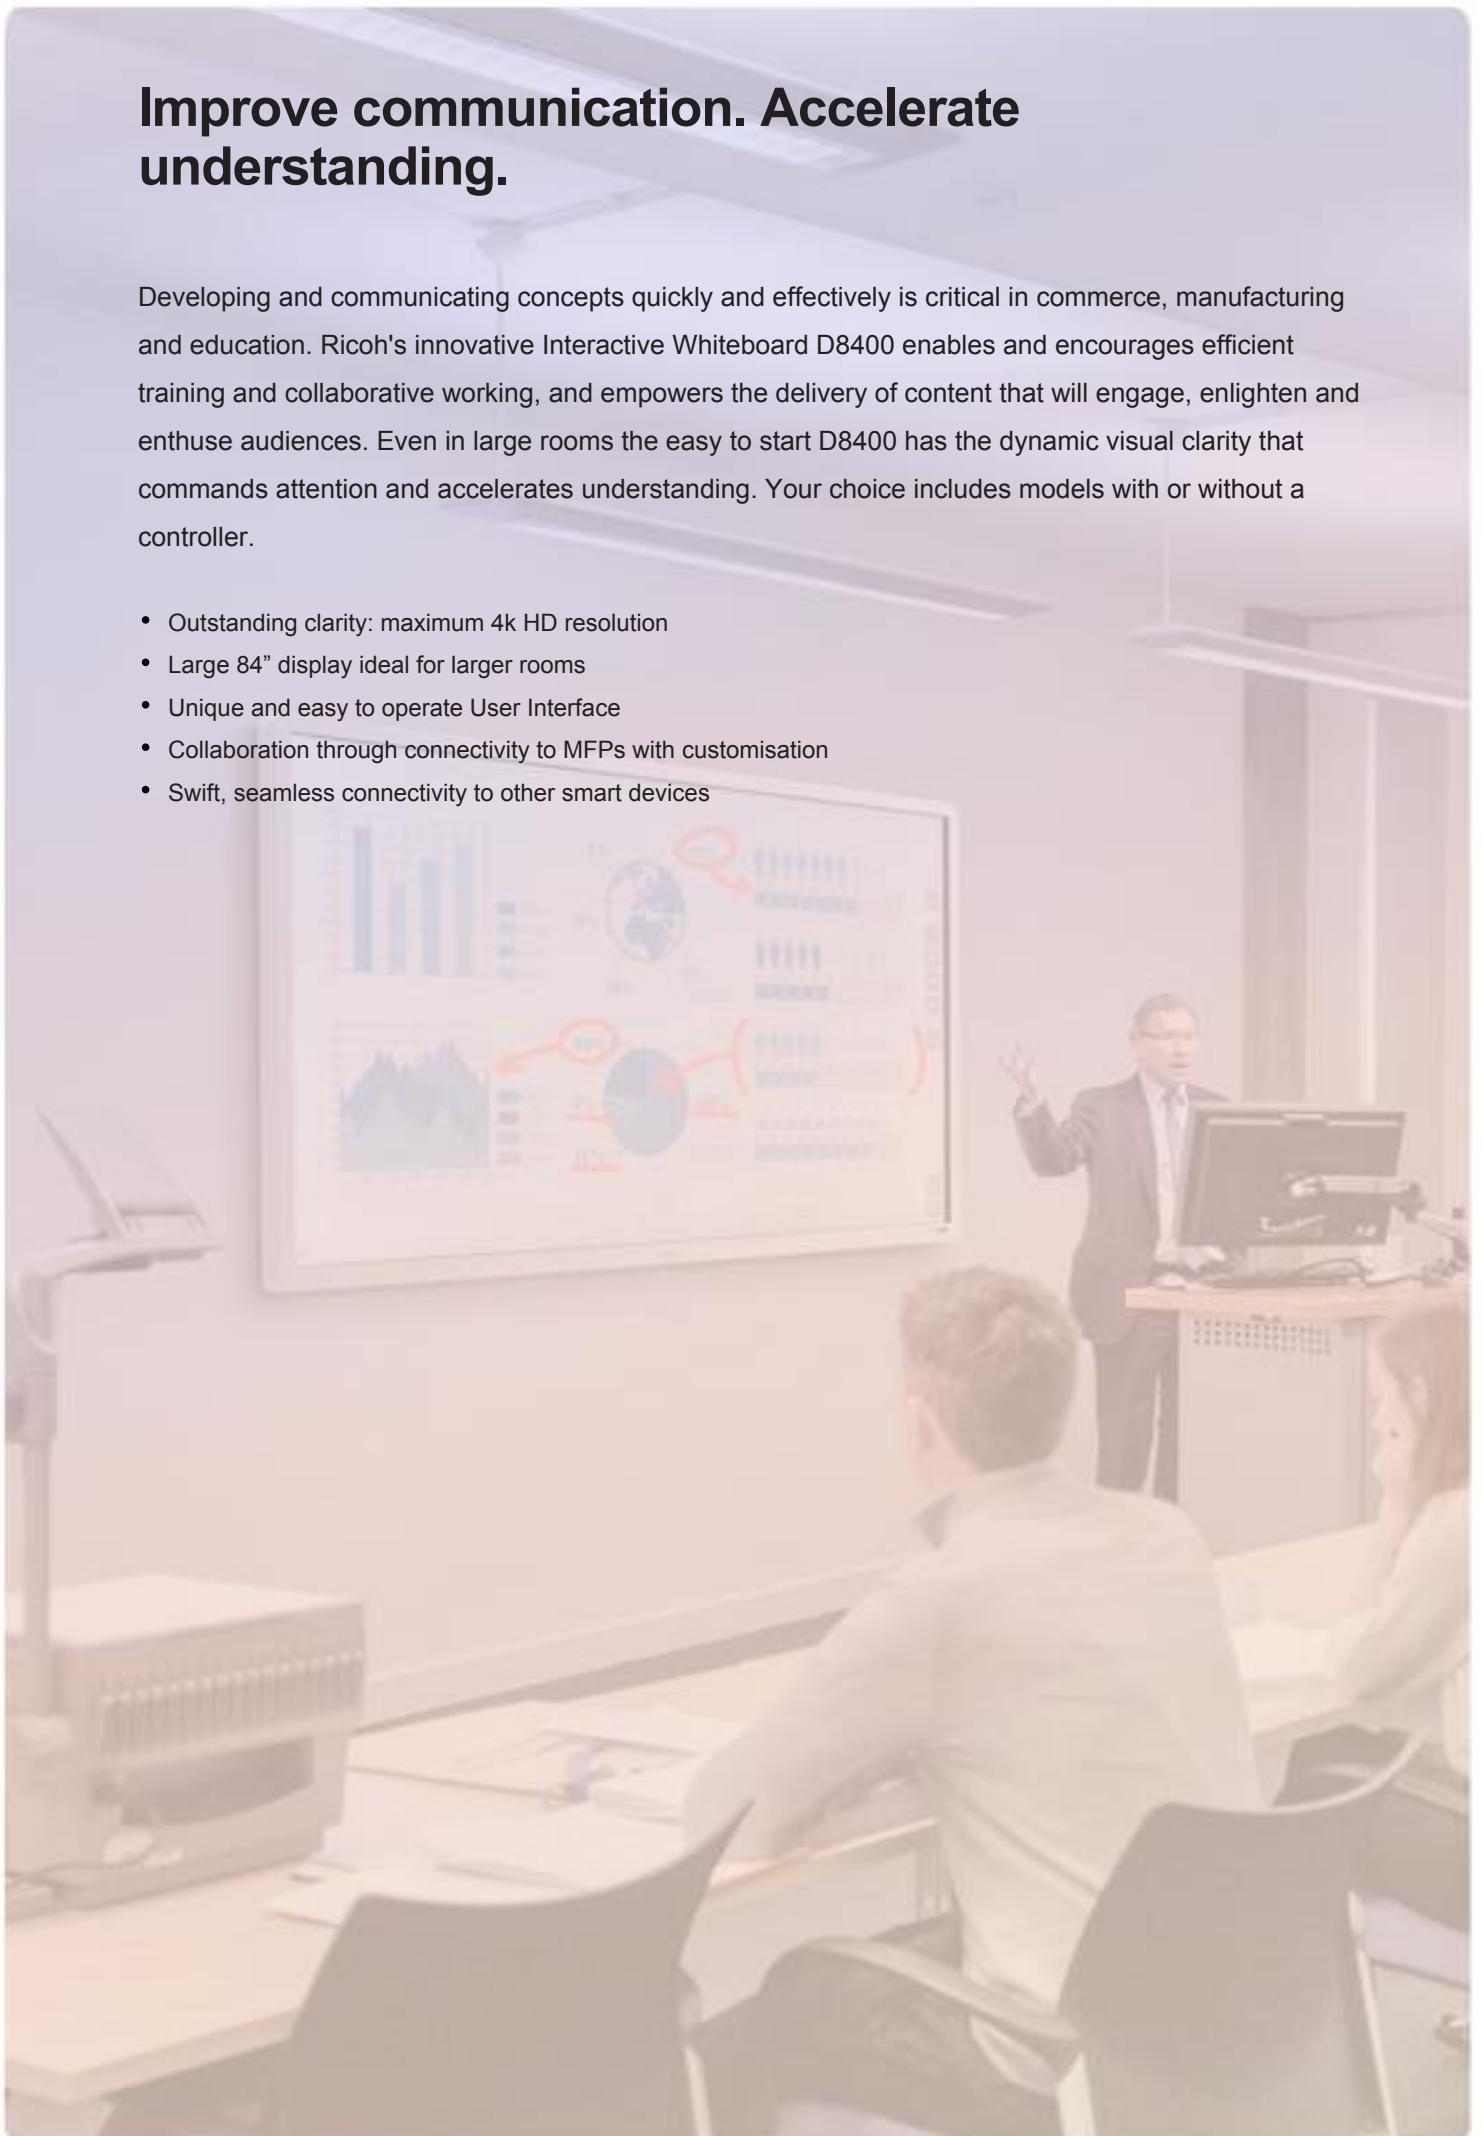

Improve communication. Accelerate understanding.

Developing and communicating concepts quickly and effectively is critical in commerce, manufacturing and education. Ricoh's innovative Interactive Whiteboard D8400 enables and encourages efficient training and collaborative working, and empowers the delivery of content that will engage, enlighten and enthuse audiences. Even in large rooms the easy to start D8400 has the dynamic visual clarity that commands attention and accelerates understanding. Your choice includes models with or without a controller.

- Outstanding clarity: maximum 4k HD resolution
- Large 84" display ideal for larger rooms
- Unique and easy to operate User Interface
- Collaboration through connectivity to MFPs with customisation
- Swift, seamless connectivity to other smart devices