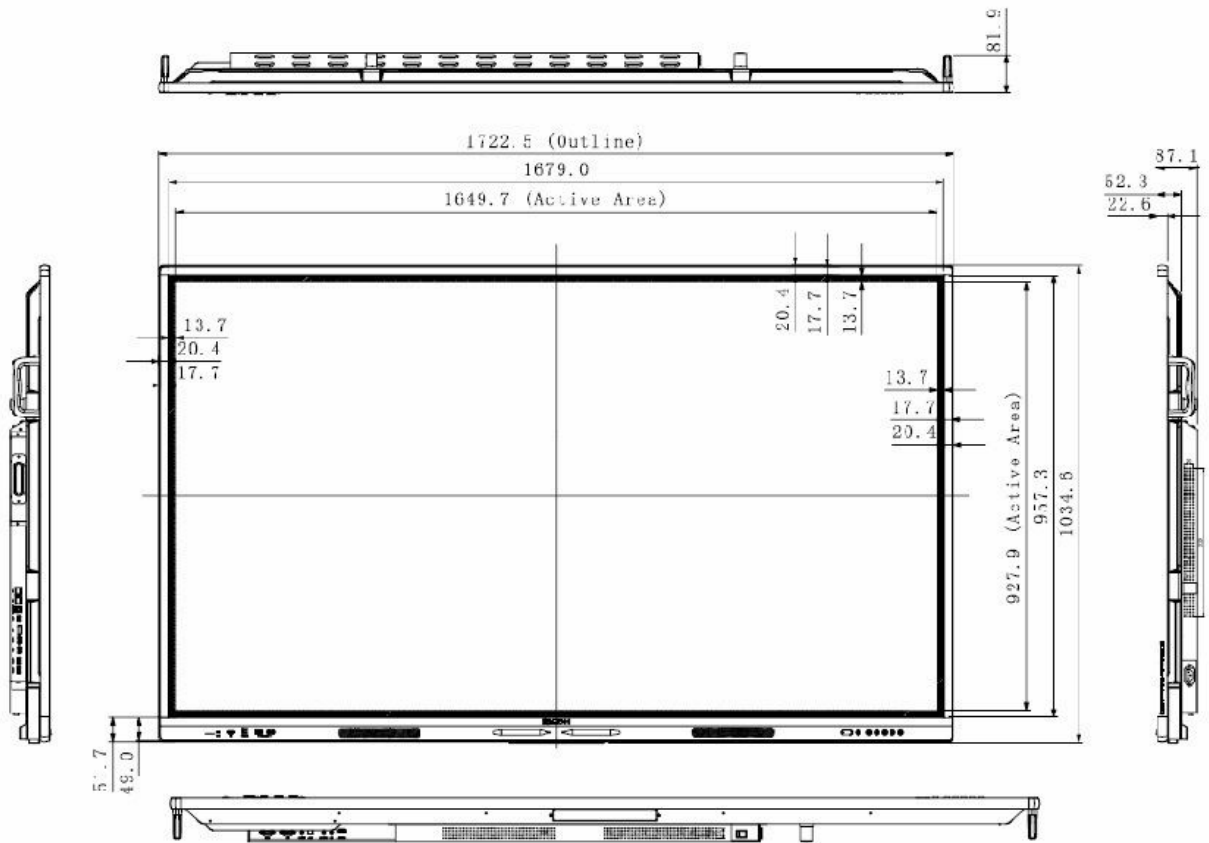

Dimensional drawings